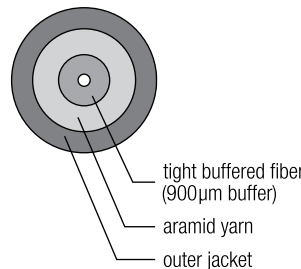

Cable Components

Simplex